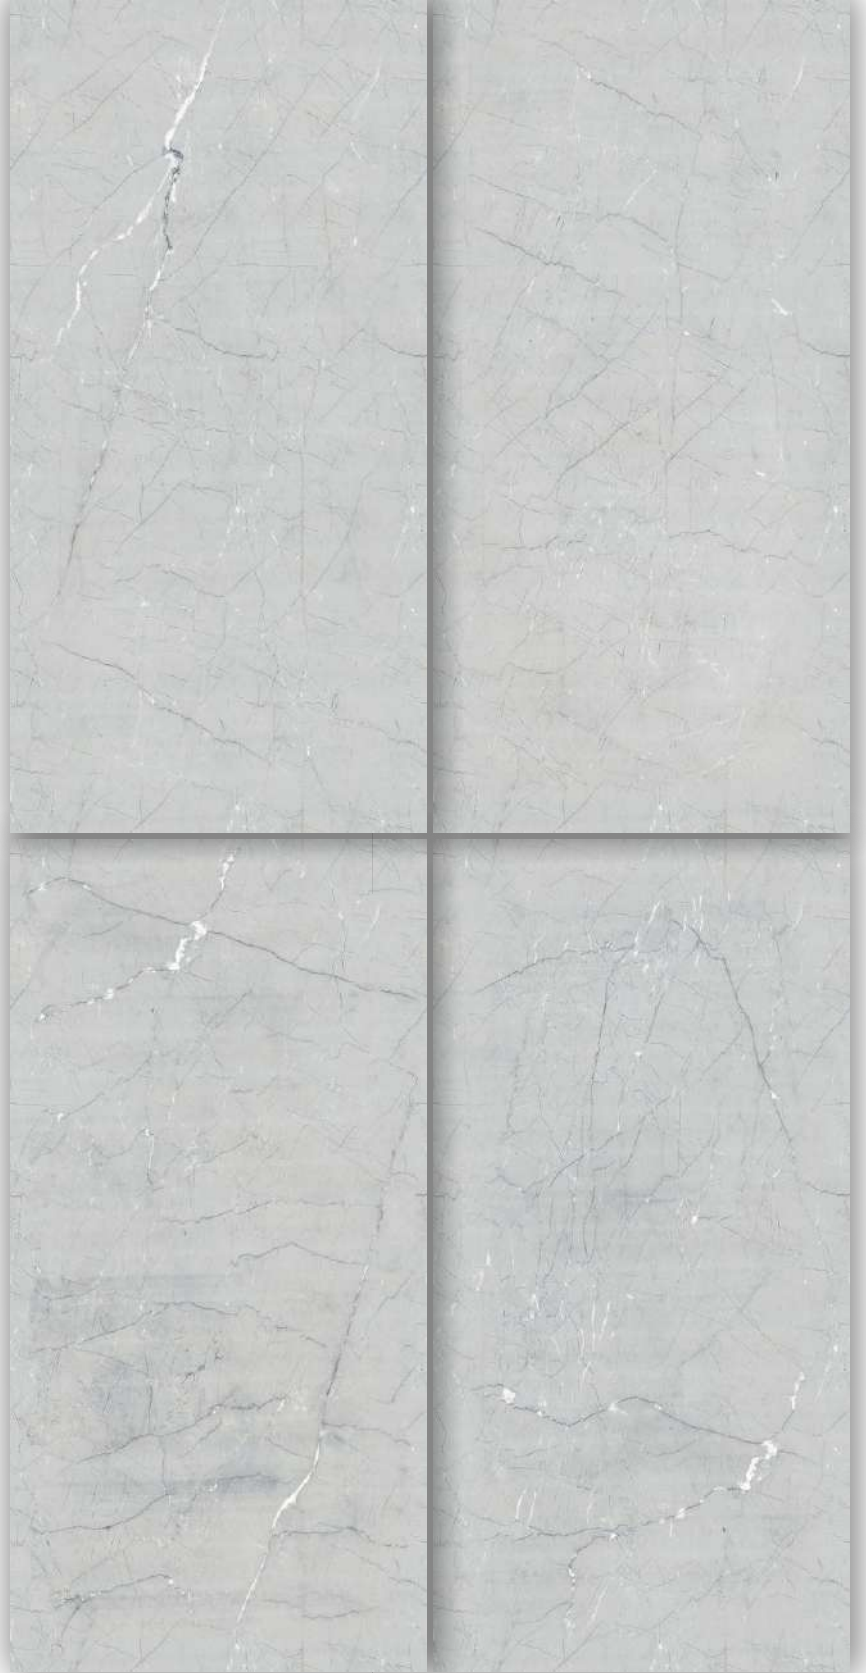

EL VEGAS SILVER

Glossy Finish

600x
1200mm
GVT-PGVT